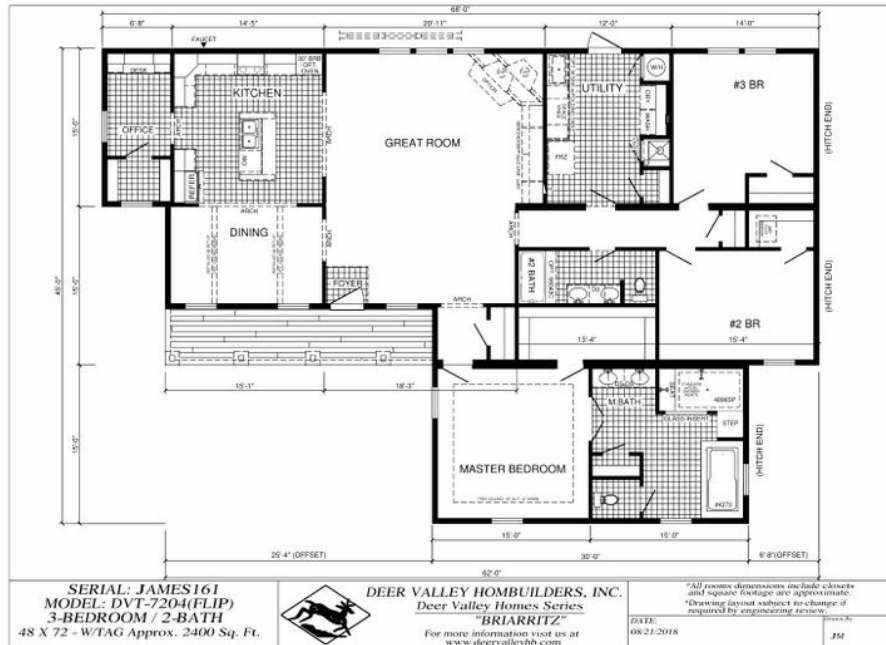

Briarritz Model number: DVT-7204

3 beds • 2 baths • 3060 sq.ft. • 45' width • 68' depth

Our home building facilities invest in continuous product and process improvements. Plans, dimensions, features, materials, specifications and availability are subject to change without notice or obligation. Renderings and floor plans are representative likenesses of our homes and may differ from the actual homes. We invite you to tour a Home Center near you and inspect the highest value in quality housing available or call (256) 233-3101 to speak with a Home Consultant. Copyright 2017, CMH. All rights reserved.

<https://www.claytonhomesathensal.com>

CLAYTON HOMES-ATHENS

1120 US HIGHWAY 72 EAST
ATHENS, AL 35611

Monday - Thursday: 9am - 6pm
Friday: 9am - 6pm
Saturday: 9am - 5pm
Sunday: Closed

(256) 233-3101